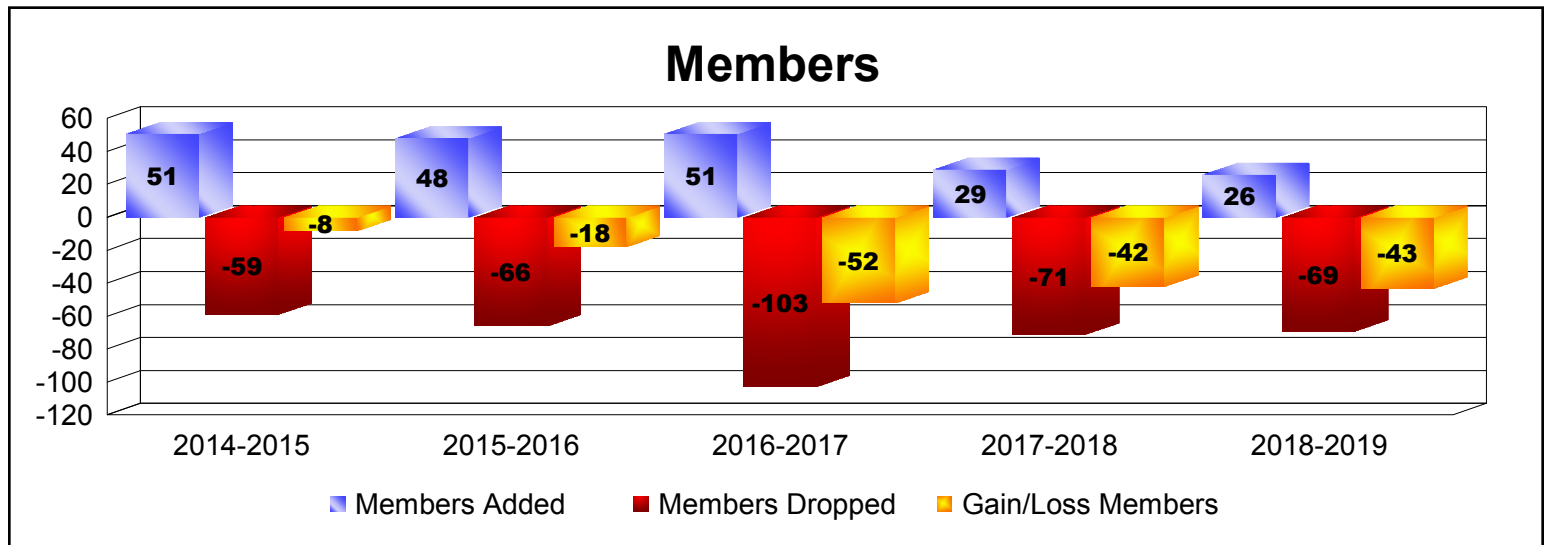

Year	New Clubs	Dropped Clubs	Gain/ Loss Clubs	New Members	Charter Members	Reinstate Members	Transfer Members	Total Member Added	Total Members Dropped	Gain/ Loss Members
2014-2015	0	0	0	44	0	3	4	51	-59	-8
2015-2016	0	0	0	45	0	1	2	48	-66	-18
2016-2017	0	-3	-3	48	0	1	2	51	-103	-52
2017-2018	0	-1	-1	24	0	2	3	29	-71	-42
2018-2019	0	0	0	21	1	3	1	26	-69	-43
Average	0	-1	-1	36	0	2	2	41	-74	-33

Year	New Clubs	Dropped Clubs	Gain/ Loss Clubs	New Members	Charter Members	Reinstate Members	Transfer Members	Total Member Added	Total Members Dropped	Gain/ Loss Members
2014-2015	0	-3	-3	100	0	5	17	122	-178	-56
2015-2016	0	-3	-3	99	2	10	15	126	-155	-29
2016-2017	0	-1	-1	102	0	5	20	127	-130	-3
2017-2018	0	-2	-2	94	0	3	11	108	-178	-70
2018-2019	0	-2	-2	78	0	4	1	83	-111	-28
Average	0	-2	-2	95	0	5	13	113	-150	-37