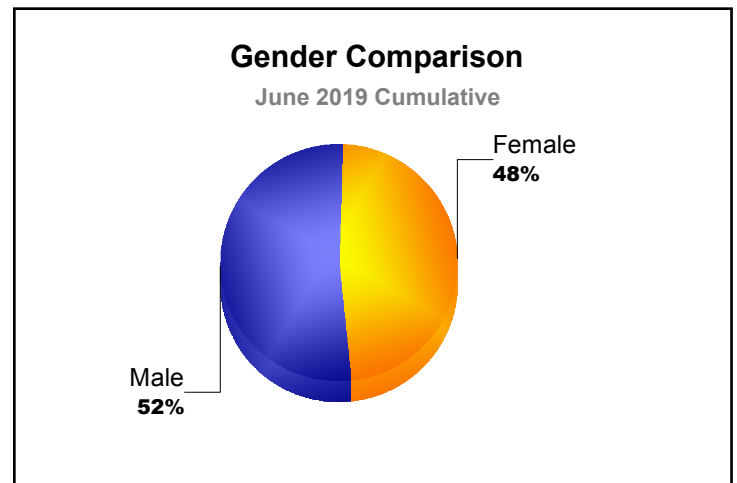

Year	New Clubs	Dropped Clubs	Gain/ Loss Clubs	New Members	Charter Members	Reinstate Members	Transfer Members	Total Member Added	Total Members Dropped	Gain/ Loss Members
2014-2015	0	0	0	44	0	3	4	51	-59	-8
2015-2016	0	0	0	45	0	1	2	48	-66	-18
2016-2017	0	-3	-3	48	0	1	2	51	-103	-52
2017-2018	0	-1	-1	24	0	2	3	29	-71	-42
2018-2019	0	0	0	21	1	3	1	26	-69	-43
Average	0	-1	-1	36	0	2	2	41	-74	-33