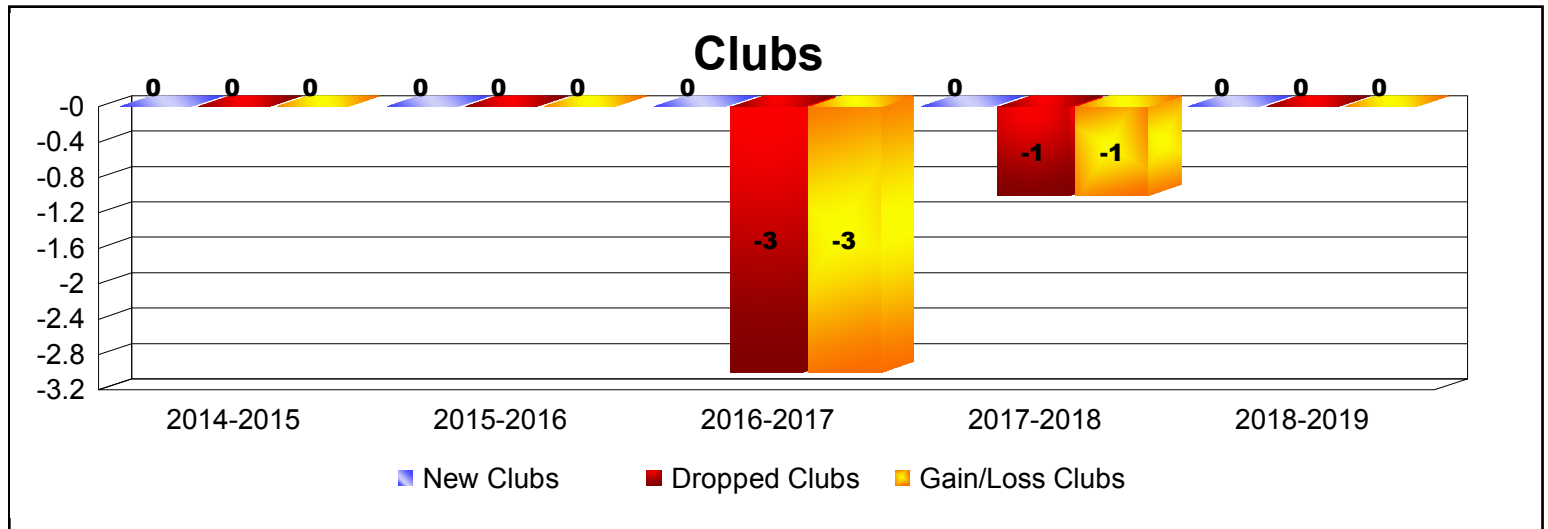

Year	New Clubs	Dropped Clubs	Gain/ Loss Clubs	New Members	Charter Members	Reinstate Members	Transfer Members	Total Member Added	Total Members Dropped	Gain/ Loss Members
2014-2015	0	0	0	44	0	3	4	51	-59	-8
2015-2016	0	0	0	45	0	1	2	48	-66	-18
2016-2017	0	-3	-3	48	0	1	2	51	-103	-52
2017-2018	0	-1	-1	24	0	2	3	29	-71	-42
2018-2019	0	0	0	21	1	3	1	26	-69	-43
Average	0	-1	-1	36	0	2	2	41	-74	-33

Year	New Clubs	Dropped Clubs	Gain/ Loss Clubs	New Members	Charter Members	Reinstate Members	Transfer Members	Total Member Added	Total Members Dropped	Gain/ Loss Members
2014-2015	0	-3	-3	100	0	5	17	122	-178	-56
2015-2016	0	-3	-3	99	2	10	15	126	-155	-29
2016-2017	0	-1	-1	102	0	5	20	127	-130	-3
2017-2018	0	-2	-2	94	0	3	11	108	-178	-70
2018-2019	0	-2	-2	78	0	4	1	83	-111	-28
Average	0	-2	-2	95	0	5	13	113	-150	-37