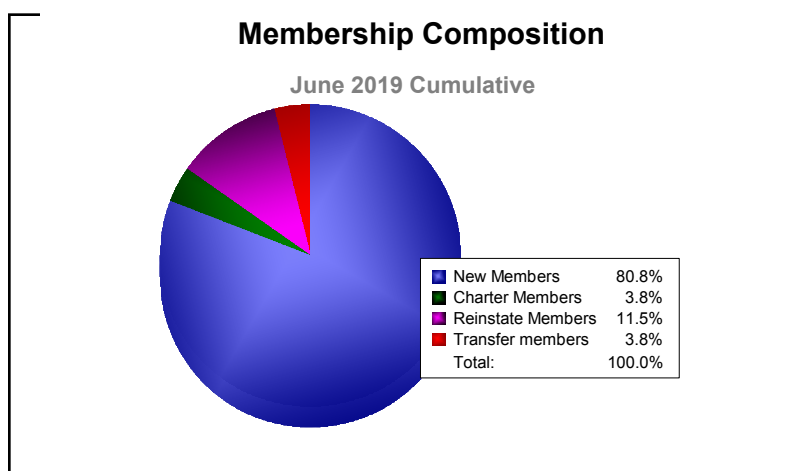

Year	New Clubs	Dropped Clubs	Gain/ Loss Clubs	New Members	Charter Members	Reinstate Members	Transfer Members	Total Member Added	Total Members Dropped	Gain/ Loss Members
2014-2015	0	0	0	44	0	3	4	51	-59	-8
2015-2016	0	0	0	45	0	1	2	48	-66	-18
2016-2017	0	-3	-3	48	0	1	2	51	-103	-52
2017-2018	0	-1	-1	24	0	2	3	29	-71	-42
2018-2019	0	0	0	21	1	3	1	26	-69	-43
Average	0	-1	-1	36	0	2	2	41	-74	-33

Year	New Clubs	Dropped Clubs	Gain/ Loss Clubs	New Members	Charter Members	Reinstate Members	Transfer Members	Total Member Added	Total Members Dropped	Gain/ Loss Members
2014-2015	0	-3	-3	100	0	5	17	122	-178	-56
2015-2016	0	-3	-3	99	2	10	15	126	-155	-29
2016-2017	0	-1	-1	102	0	5	20	127	-130	-3
2017-2018	0	-2	-2	94	0	3	11	108	-178	-70
2018-2019	0	-2	-2	78	0	4	1	83	-111	-28
Average	0	-2	-2	95	0	5	13	113	-150	-37